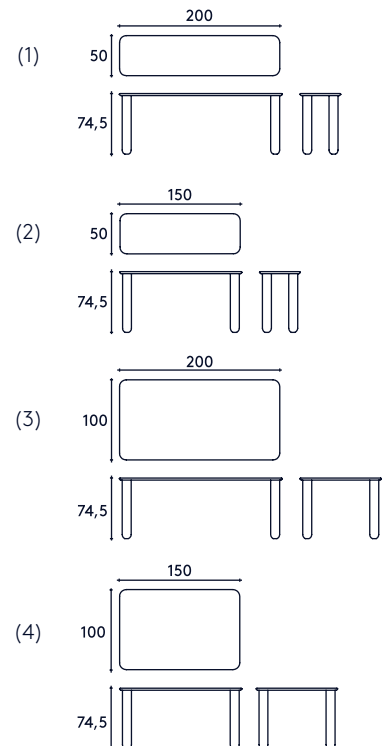

MATERIALS

- Marble
- Solid walnut

DIMENSIONS & WEIGHT

	SUNDAY	WITH PACKAGING
HEIGHT	74.5cm / 29,1in.	20x20x80cm / 7,9x7,9x31,5in.
WIDTH	150 or 200cm / 59 or 78,7in.	(1) 205x55x5cm / 80,7x21,6x1,9in. (2) 155x55x5cm / 61x21,6x1,9in.
DEPTH	50 or 100cm / 19,6 or 39,4in.	(3) 205x105x5cm / 80,7x41,3x1,9in. (4) 155x105x5cm / 61x41,3x1,9in.
WEIGHT	(1) 88kg / 194lbs. (2) 84kg / 185,2lbs. (3) 104kg / 229,3lbs. (4) 96kg / 211,6lbs.	(1) 133kg / 293,2lbs. (2) 129kg / 284,4lbs. (3) 149kg / 328,5lbs. (4) 141kg / 310,9lbs.

MATERIALS

- Marble
- Solid walnut

DIMENSIONS & WEIGHT

	SUNDAY	WITH PACKAGING
HEIGHT	35cm / 13,7in.	20x20x80cm / 7,9x7,9x31,5in.
WIDTH	150 or 200cm / 59 or 78,7in.	(1) 205x55x5cm / 80,7x21,6x1,9in. (2) 155x55x5cm / 61x21,6x1,9in.
DEPTH	50 or 100cm / 19,6 or 39,4in.	(3) 205x105x5cm / 80,7x41,3x1,9in. (4) 155x105x5cm / 61x41,3x1,9in.
WEIGHT	(1) 52kg / 114,6lbs. (2) 48kg / 105,8lbs. (3) 68kg / 149,9lbs. (4) 60kg / 132,3lbs.	(1) 93kg / 205lbs. (2) 89kg / 196,2lbs. (3) 109kg / 240,3lbs. (4) 101kg / 222,6lbs.