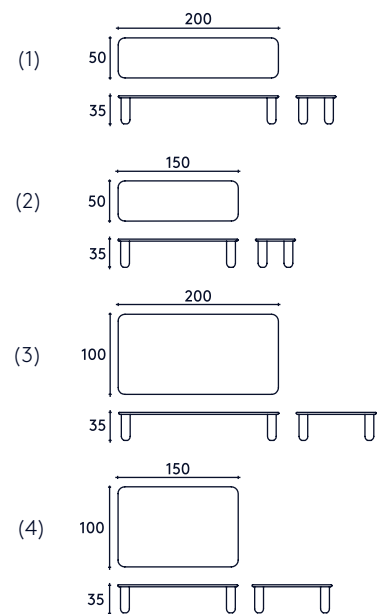

MATERIALS

- Marble
- Solid walnut

DIMENSIONS & WEIGHT

	SUNDAY	WITH PACKAGING
HEIGHT	74.5cm / 29,1in.	20x20x80cm / 7,9x7,9x31,5in.
WIDTH	150 or 200cm / 59 or 78,7in.	(1) 205x55x5cm / 80,7x21,6x1,9in. (2) 155x55x5cm / 61x21,6x1,9in.
DEPTH	50 or 100cm / 19,6 or 39,4in.	(3) 205x105x5cm / 80,7x41,3x1,9in. (4) 155x105x5cm / 61x41,3x1,9in.
WEIGHT	(1) 88kg / 194lbs. (2) 84kg / 185,2lbs. (3) 104kg / 229,3lbs. (4) 96kg / 211,6lbs.	(1) 133kg / 293,2lbs. (2) 129kg / 284,4lbs. (3) 149kg / 328,5lbs. (4) 141kg / 310,9lbs.

MATERIALS

- Marble
- Solid walnut

DIMENSIONS & WEIGHT

	SUNDAY	WITH PACKAGING
HEIGHT	35cm / 13,7in.	20x20x80cm / 7,9x7,9x31,5in.
WIDTH	150 or 200cm / 59 or 78,7in.	(1) 205x55x5cm / 80,7x21,6x1,9in. (2) 155x55x5cm / 61x21,6x1,9in.
DEPTH	50 or 100cm / 19,6 or 39,4in.	(3) 205x105x5cm / 80,7x41,3x1,9in. (4) 155x105x5cm / 61x41,3x1,9in.
WEIGHT	(1) 52kg / 114,6lbs. (2) 48kg / 105,8lbs. (3) 68kg / 149,9lbs. (4) 60kg / 132,3lbs.	(1) 93kg / 205lbs. (2) 89kg / 196,2lbs. (3) 109kg / 240,3lbs. (4) 101kg / 222,6lbs.