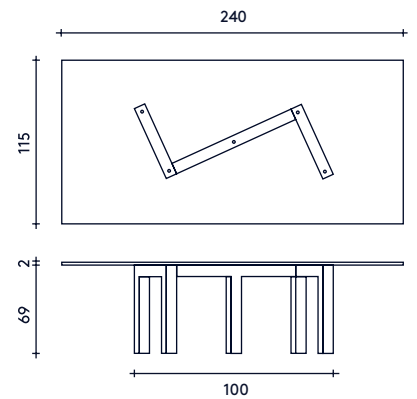

## DIMENSIONS & WEIGHT

	MONUMENT	WITH PACKAGING
HEIGHT	71cm/28in.	...
LENGTH	240cm/94in.	...
WIDTH	115cm/45in.	...
WEIGHT	...kg/...lbs	...