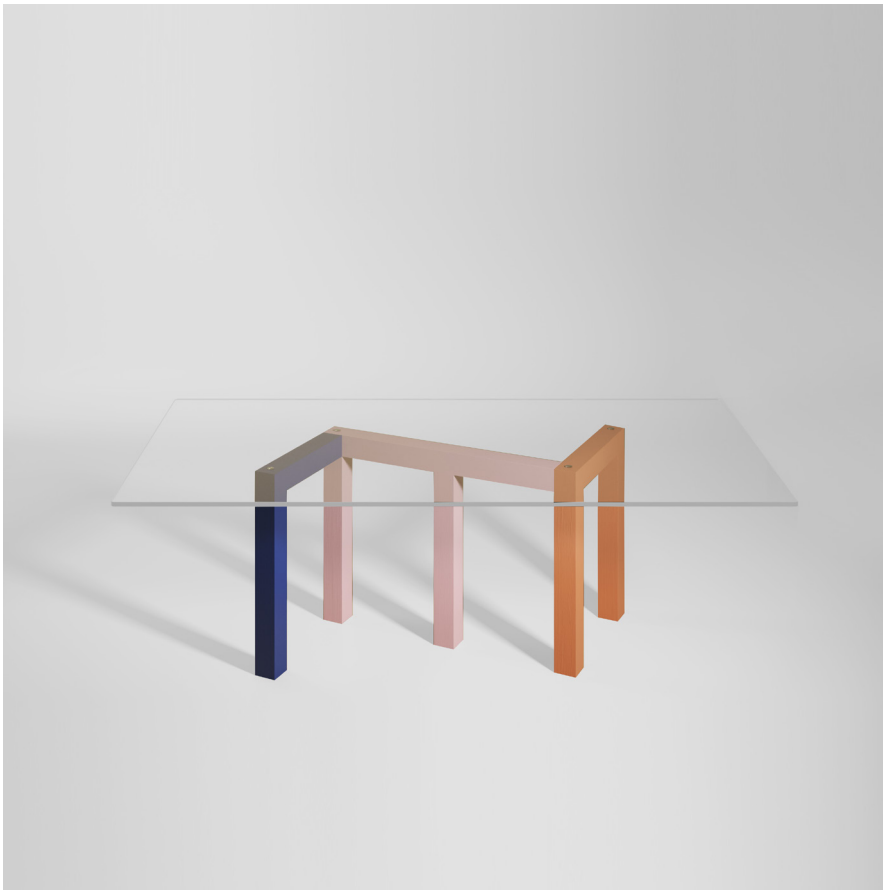

# PENROSE

table ●● 2020

### GLASS TOP

- Trasnparent glass top
- Neon pink glass top

### WOOD LEGS

- Black/Brown/White stained solid ash
- Blue/Pink/Orange stained solid ash